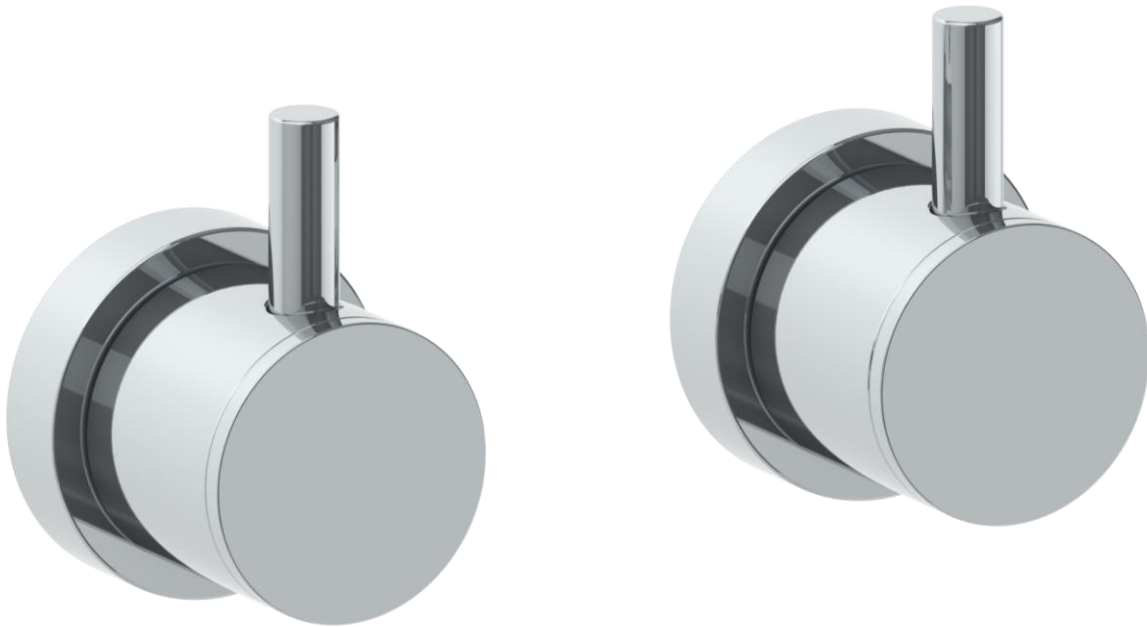

22-WTR2-TIA

Wall Mounted 2-Valve Shower Trim

Includes Alignment Kit

Requires SS-506 concealed rough

WATERMARK DESIGNS 1/14/2019

350 Dewitt Ave Brooklyn NY 11207 USA T 718 257 2800 F 718 257 2144 info@watermark-designs.com

22-WTR2-TIB

Wall Mounted 2-Valve Shower Trim

Includes Alignment Kit

Requires SS-506 concealed rough

WATERMARK DESIGNS 1/29/2019

350 Dewitt Ave Brooklyn NY 11207 USA T 718 257 2800 F 718 257 2144 info@watermark-designs.com