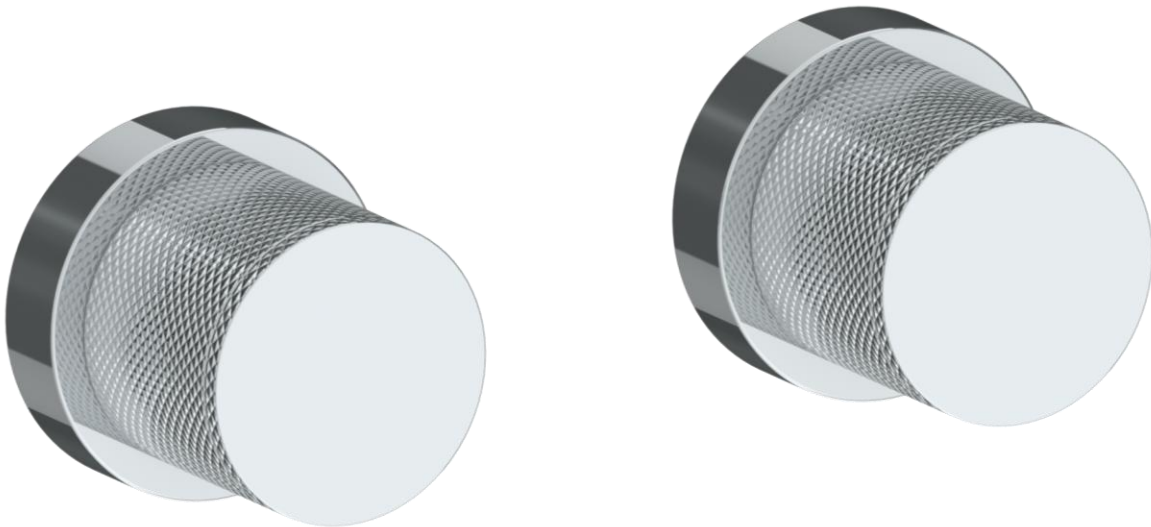

22-WTR2-TIA

Wall Mounted 2-Valve Shower Trim

Includes Alignment Kit

Requires SS-506 concealed rough

WATERMARK DESIGNS 1/14/2019

350 Dewitt Ave Brooklyn NY 11207 USA T 718 257 2800 F 718 257 2144 info@watermark-designs.com

22-WTR2-TIB

Wall Mounted 2-Valve Shower Trim

Includes Alignment Kit

Requires SS-506 concealed rough

WATERMARK DESIGNS 1/29/2019

350 Dewitt Ave Brooklyn NY 11207 USA T 718 257 2800 F 718 257 2144 info@watermark-designs.com