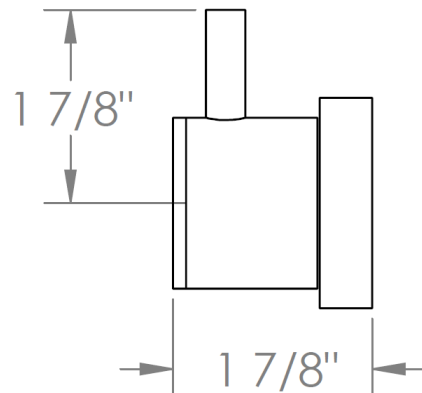

22-WTR2-TIA

Wall Mounted 2-Valve Shower Trim

Includes Alignment Kit

Requires SS-506 concealed rough

WATERMARK DESIGNS 1/14/2019

350 Dewitt Ave Brooklyn NY 11207 USA T 718 257 2800 F 718 257 2144 info@watermark-designs.com

22-WTR2-TIB

Wall Mounted 2-Valve Shower Trim

Includes Alignment Kit

Requires SS-506 concealed rough

WATERMARK DESIGNS 1/29/2019

350 Dewitt Ave Brooklyn NY 11207 USA T 718 257 2800 F 718 257 2144 info@watermark-designs.com