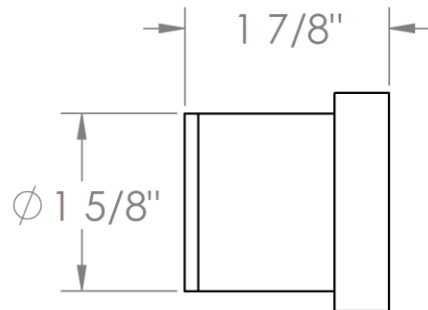

22-WTR2-TIA

Wall Mounted 2-Valve Shower Trim

Includes Alignment Kit

Requires SS-506 concealed rough

WATERMARK DESIGNS 1/14/2019

350 Dewitt Ave Brooklyn NY 11207 USA T 718 257 2800 F 718 257 2144 info@watermark-designs.com

22-WTR2-TIB

Wall Mounted 2-Valve Shower Trim

Includes Alignment Kit

Requires SS-506 concealed rough

WATERMARK DESIGNS 1/29/2019

350 Dewitt Ave Brooklyn NY 11207 USA T 718 257 2800 F 718 257 2144 info@watermark-designs.com