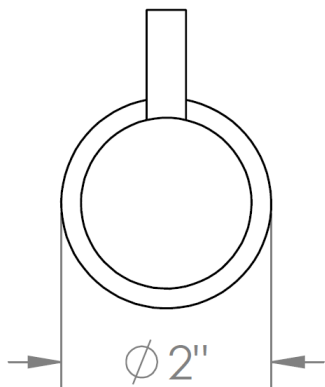

22-WTR2-TIA

Wall Mounted 2-Valve Shower Trim

Includes Alignment Kit

Requires SS-506 concealed rough

WATERMARK DESIGNS 1/14/2019

350 Dewitt Ave Brooklyn NY 11207 USA T 718 257 2800 F 718 257 2144 info@watermark-designs.com

22-WTR2-TIB

Wall Mounted 2-Valve Shower Trim

Includes Alignment Kit

Requires SS-506 concealed rough

WATERMARK DESIGNS 1/29/2019

350 Dewitt Ave Brooklyn NY 11207 USA T 718 257 2800 F 718 257 2144 info@watermark-designs.com